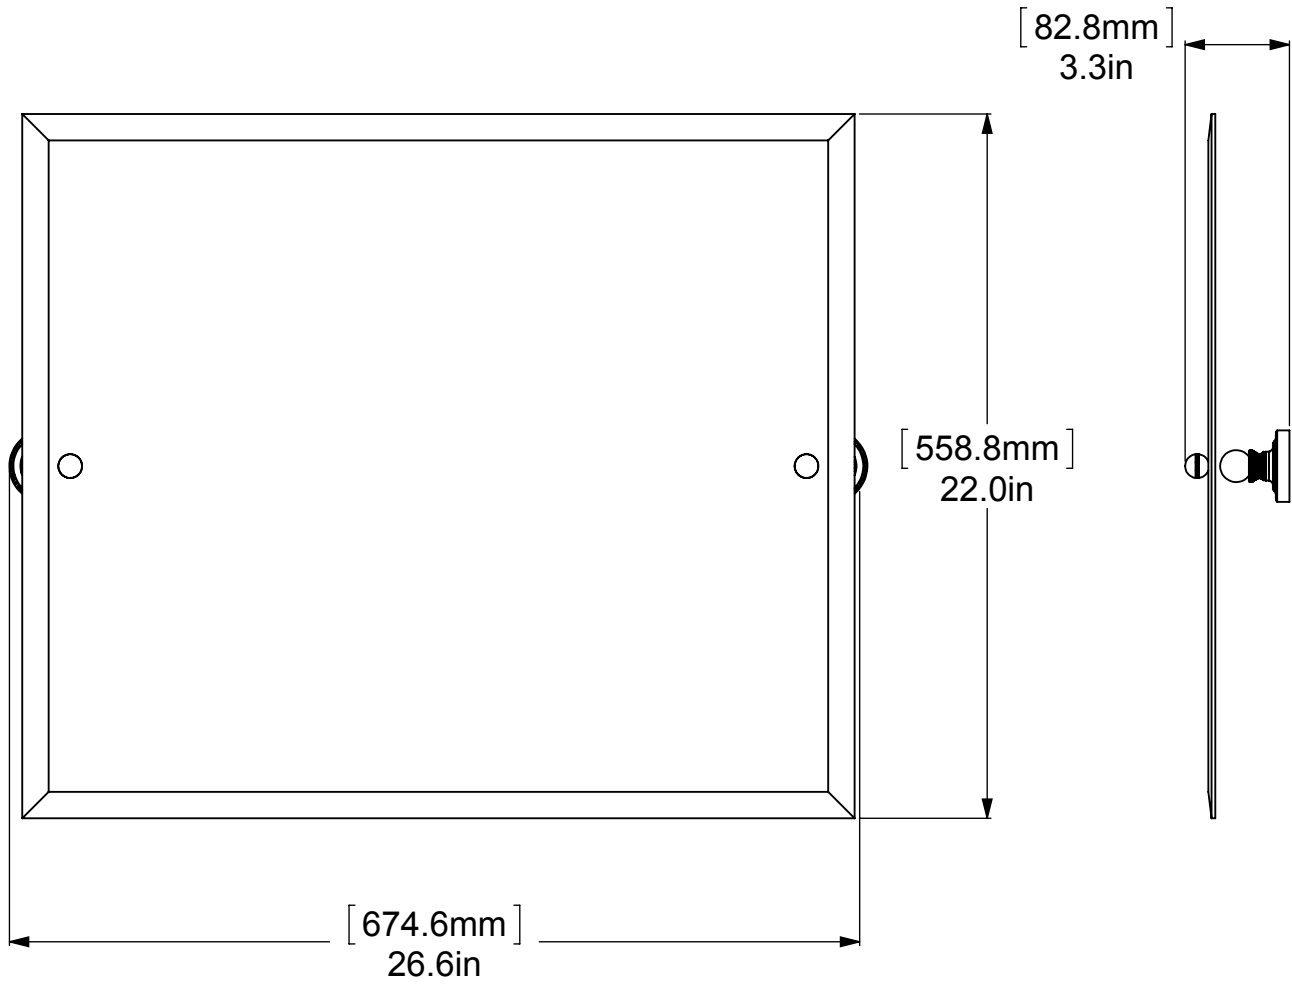

1	BPDT	BACKPLATE	2
2	NKSL-58	SUPPORT	2
3	BL2T-1	BALL SUPPORT	2
4	HBTT-78	TILT	2
5	BLDT1T-34	BALL	2
6	MRRT-93	MIRROR	1

UNLESS OTHERWISE STATED

.X	±.3mm
.XX	±.15mm
.XXX	±.008mm

COPYRIGHT © Allied Brass 2016

DRAWN	2/17/2016	I.M
CHECKED	2/17/2016	P.D
APPROVED	2/17/2016	R.A

MATERIAL:	BRASS
DESCRIPTION:	MIRROR

FINISH	TBD
QUANTITY	TBD
DRAWING No.	REV
DT-93	0
SCALE	1:6
SHEET: 01	A4