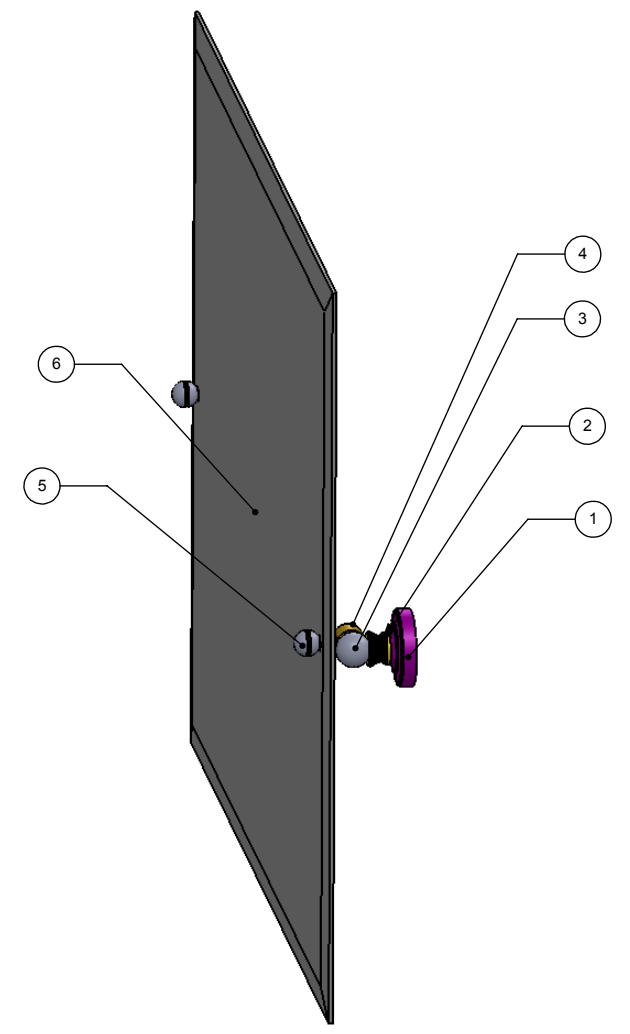

1	BPDT	BACKPLATE	2
2	NKSL-58	SUPPORT	2
3	BL2T-1	BALL SUPPORT	2
4	HBTT-78	TILT	2
5	BLDT1T-34	BALL	2
6	MRRT-93	MIRROR	1

UNLESS OTHERWISE STATED

.X	±.3mm
.XX	±.15mm
.XXX	±.008mm

COPYRIGHT © Allied Brass 2016

DRAWN	2/17/2016	I.M
CHECKED	2/17/2016	P.D
APPROVED	2/17/2016	R.A

MATERIAL:	BRASS
DESCRIPTION:	MIRROR

FINISH	TBD
QUANTITY	TBD
DRAWING No.	REV
DT-93	0
SCALE	1:6
SHEET: 01	A4